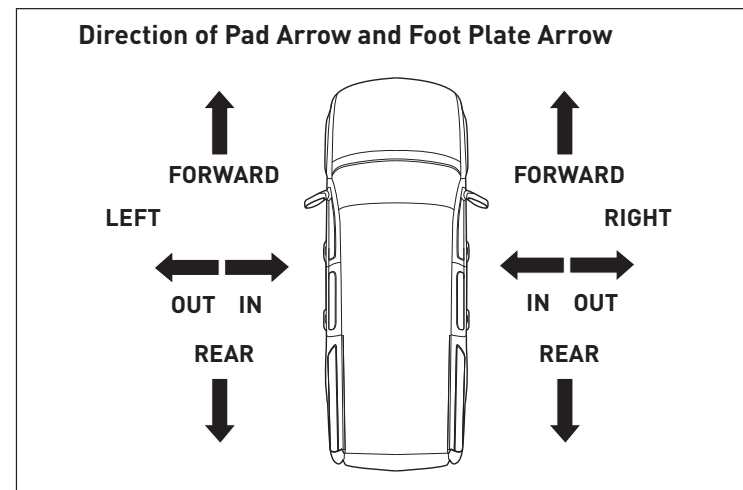

DK427, DK427H Rhino-Rack VA, Euro & HD crossbar instruction

Measurement A: CENTRE of door jamb to CENTRE arrow of leg foot plate.

Measurement B: CENTRE of Front leg foot plate arrow to CENTRE of Rear leg foot plate arrow.

Carrying capacity: Roof rack is rated to 75kg. Please refer to manufacturers handbook for your vehicles maximum roof load capacity. Always use the lower of the two figures.

If your vehicle is not listed on this fitting instruction please refer to your countries Rhino-Rack web site for the latest information.

VEHICLE	Date	Measurement A	Measurement B	Measurement C	Load Rating (includes racks 5kg/ 11lbs)
Ford F150 SuperCrew Gen13	2015 - on	280mm / 11,1/32"	800mm / 31,1/2"	520mm / 20,15/32"	75kg / 165lbs
Ford F150 SuperCab Gen13	2015 - on	280mm / 11,1/32"	700mm / 27,9/16"	420mm / 16, 9/16"	75kg / 165lbs
Ford F150 SuperCrew Gen14	2021- on	280mm / 11,1/32"	800mm / 31,1/2"	520mm / 20,15/32"	75kg / 165lbs
Ford F150 SuperCab Gen14	2021- on	280mm / 11,1/32"	700mm / 27,9/16"	420mm / 16, 9/16"	75kg / 165lbs
Chevrolet Silverado / GMC Sierra Crew Cab Gen4	2019 - on	280mm / 11,1/32"	800mm / 31,1/2"	520mm / 20,15/32"	75kg / 165lbs
Chevrolet Silverado / GMC Sierra Double Cab Gen4	2019 - on	280mm / 11,1/32"	700mm / 27,9/16"	420mm / 16, 9/16"	75kg / 165lbs
Chevrolet Silverado HD / GMC Sierra HD Crew Cab	2020 - on	280mm / 11,1/32"	800mm / 31,1/2"	520mm / 20,15/32"	75kg / 165lbs
Chevrolet Silverado HD/ GMC Sierra HD Double Cab	2020 - on	280mm / 11,1/32"	700mm / 27,9/16"	420mm / 16, 9/16"	75kg / 165lbs